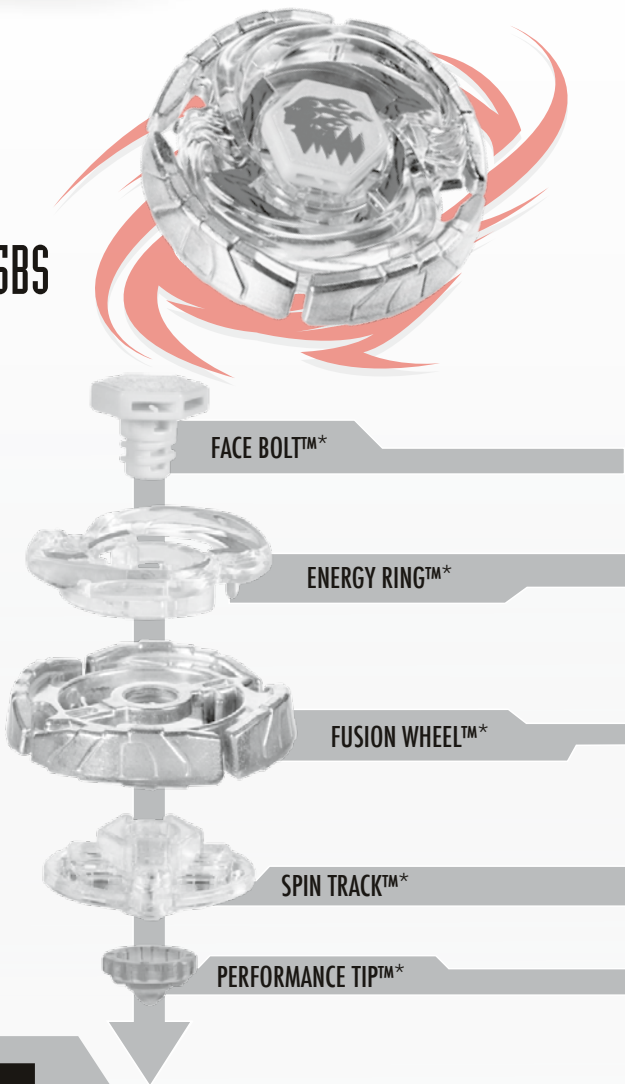

AGES 8+

25966/19495 Asst.

Before assembly and playing,
please read instructions.
Please keep these instructions
for future reference.

**BB-60
STAMINA
EARTH VIRGO™ GB145BS**

FACE BOLT™*

ENERGY RING™*

FUSION WHEEL™*

SPIN TRACK™*

PERFORMANCE TIP™*

⚠ WARNING:

Do not use Beyblade™ tops or
Beystadium™ (sold separately) on
tables or other elevated surfaces.

APPLY LABELS AS SHOWN

Remove temporary decals and apply permanent decals as shown.