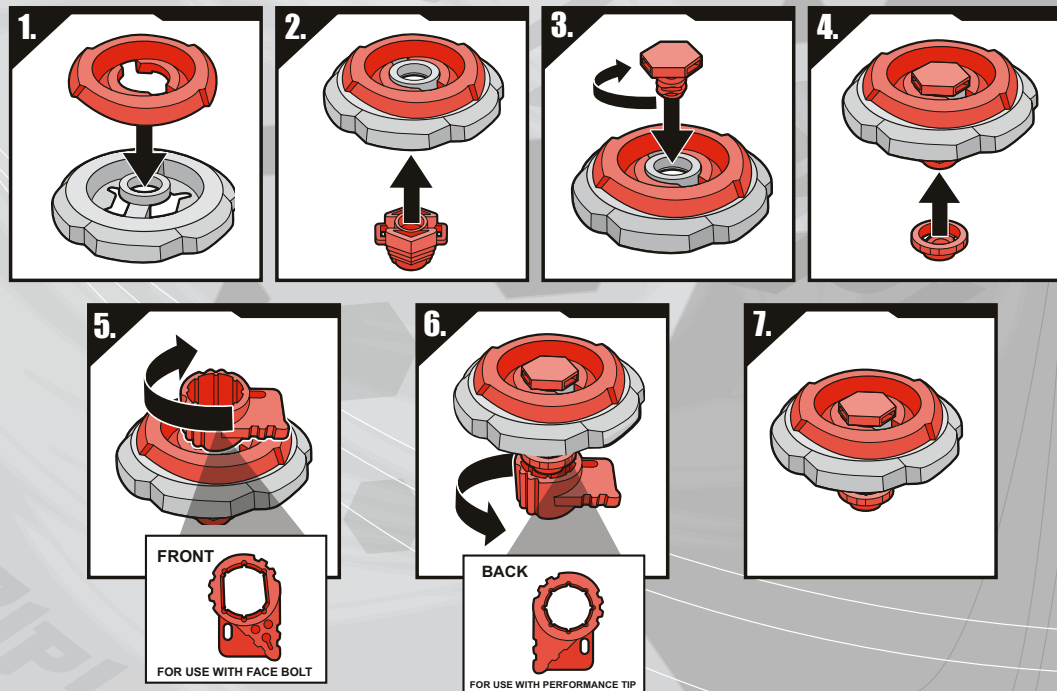

ASSEMBLY:

FRONT
FOR USE WITH FACE BOLT

BACK
FOR USE WITH PERFORMANCE TIP