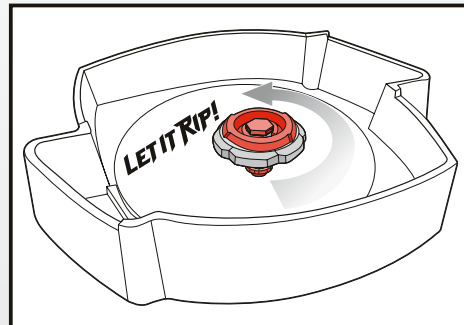

SPIN TRACK™*

PERFORMANCE TIP™*

⚠ WARNING:

Do not use Beyblade™ tops or
Beystadium™ (sold separately) on
tables or other elevated surfaces.

APPLY LABELS AS SHOWN

Remove temporary decals and apply permanent decals as shown.

ASSEMBLY:

FRONT
FOR USE WITH FACE BOLT

BACK
FOR USE WITH PERFORMANCE TIP

TO LAUNCH:

BATTLE TIPS:

Collect. Each type of top (attack, defense, stamina, balance) performs differently, so it's good to have different types. That way, you are ready to battle any top.